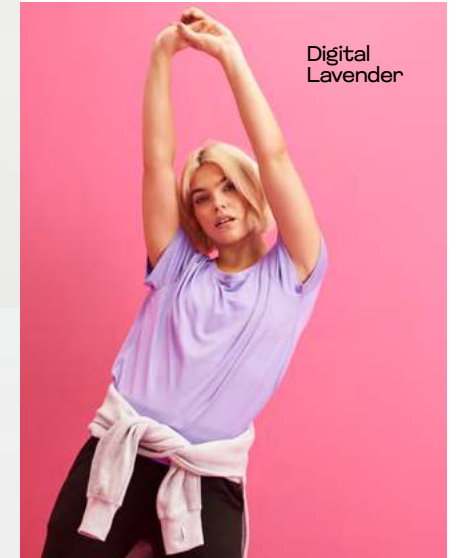

Digital
Lavender