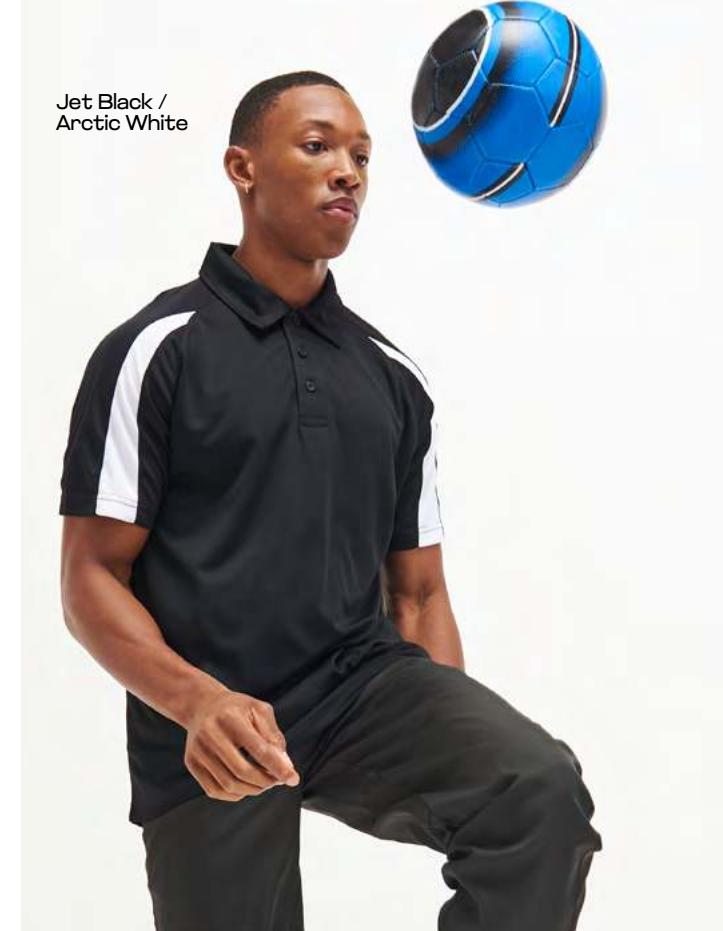

Jet Black /
Arctic White