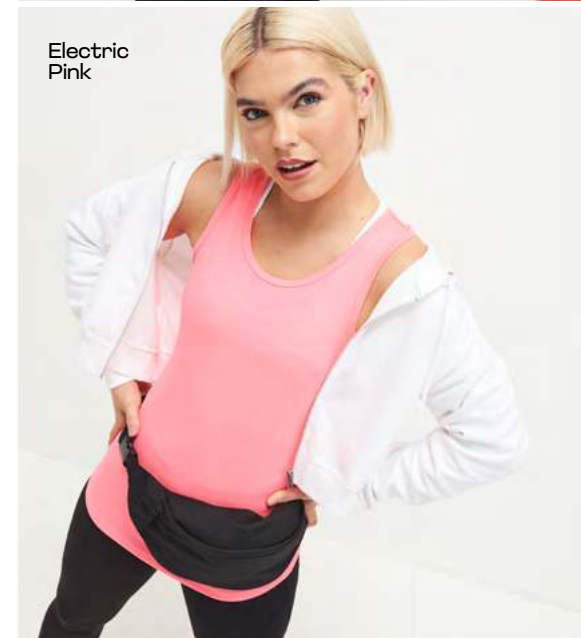

JC287
Digital
Lavender