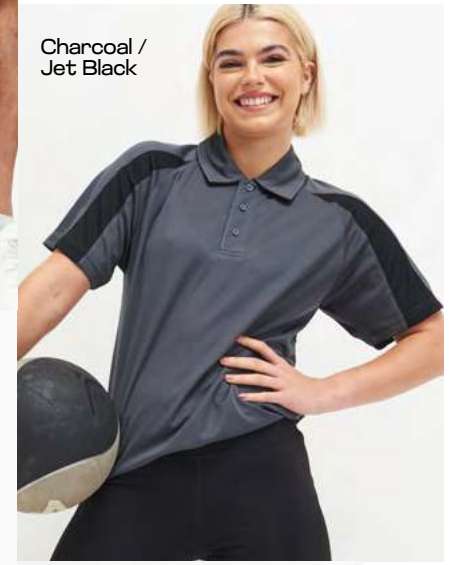

Charcoal /
Jet Black