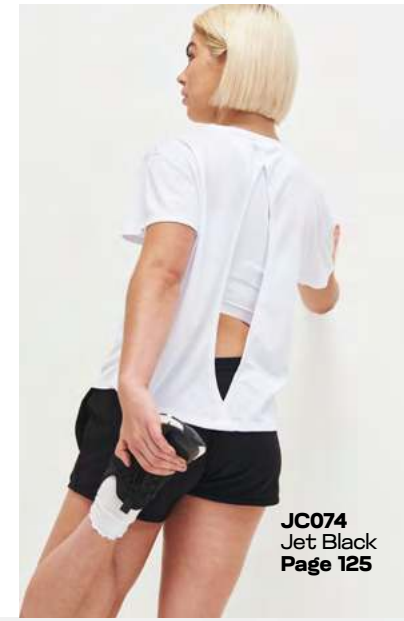

PERFORM

Our gym sets are the perfect outfit that can take you from school run, to lunch to the gym. The fashionable style and great colour options means you will always look your best while getting in shape.

INSPIRE

JC013 WOMEN'S OPEN BACK T

100% Polyester
140gsm

21 78 90 97

[Click here for more info](#)