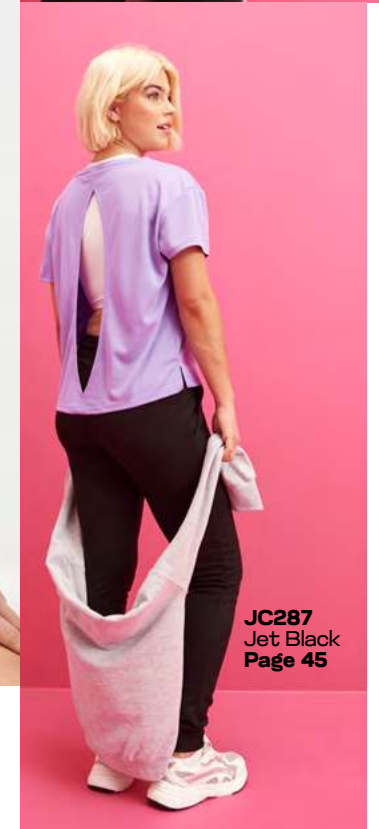

INSPIRE

JC013 WOMEN'S OPEN BACK T

100% Polyester
140gsm

21 78 90 97

[Click here for more info](#)

JC074
Jet Black
Page 125

Digital
Lavender

Arctic
White