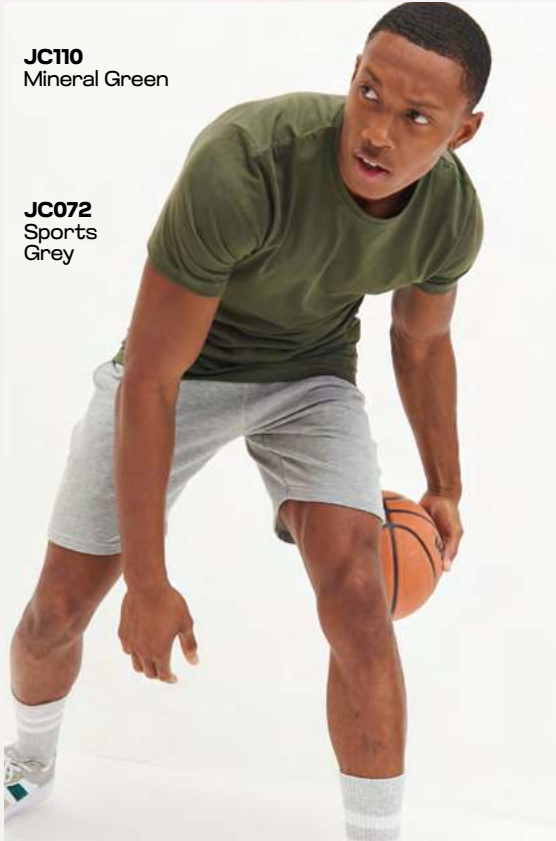

Royal Blue

JC086
Jet Black
Page 16

JC045
WOMEN'S COOL POLO
100% Polyester
140gsm

- | | | | |
|----|----|----|----|
| 1 | 5 | 8 | 51 |
| 66 | 71 | 90 | 97 |

[Click here for more info](#)

PERFORMANCE

JC041	Supercool Performance Polo	32
JC011	Supercool Performance T	32
JC004	Cool Urban T	34
JC110	Cool Urban Fitness T	35
JC023	Long Sleeve Active T	36
JC232	Active Recycled Baselayer	37
JC281	Active Trackpants	38
JC013	Women's Open Back T	40
JC217	Women's Recycled Tech Sports Bra	42
JC287	Women's Recycled Tech Leggings	42
JC288	Women's Recycled Tech Shorts	44
JC074	Women's Cool Jog Short	45
JC088	Women's Cool Training Shorts	45
JC030	Cool Flex 1/4 Zip Top	46
JC035	Women's Cool Flex 1/4 Zip Top	57
JC092	Cool Sliders	48
JC037	Mens Cool Cowl Neck Top	50
JC038	Womens Cool Cowl Neck Top	50
JC057	Men's Cool Contrast Zoodie	51
JC058	Women's Cool Contrast Zoodie	51
JC052	Cool Fitness Hoodie	52
JC053	Urban Sleeveless Muscle Hoodie	52
JC072	Men's Cool Jog Short	53
JC082	Mens Cool Tapered Jogpant	53