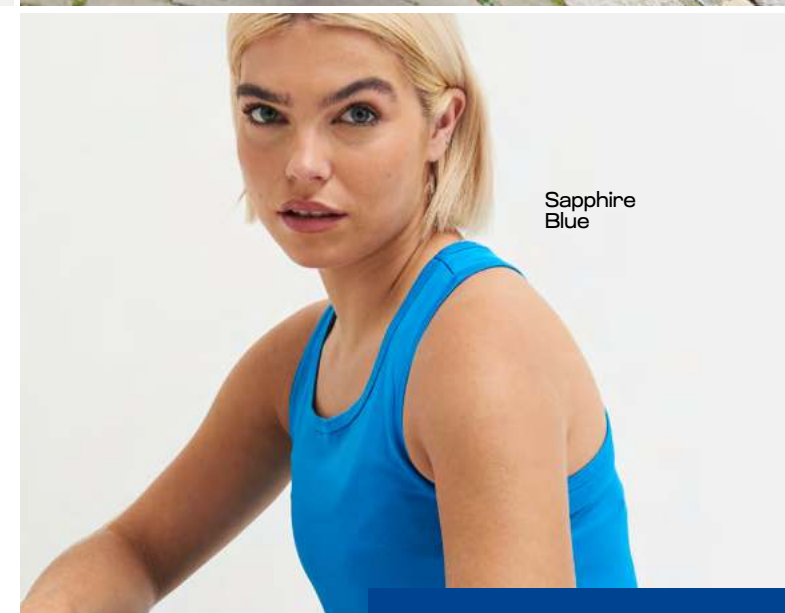

JC015
WOMEN'S COOL VEST

100% Polyester
140gsm

1	5	8	66	71	81	90
97	165	166	167	168	201	

[Click here for more info](#)

Sapphire Blue