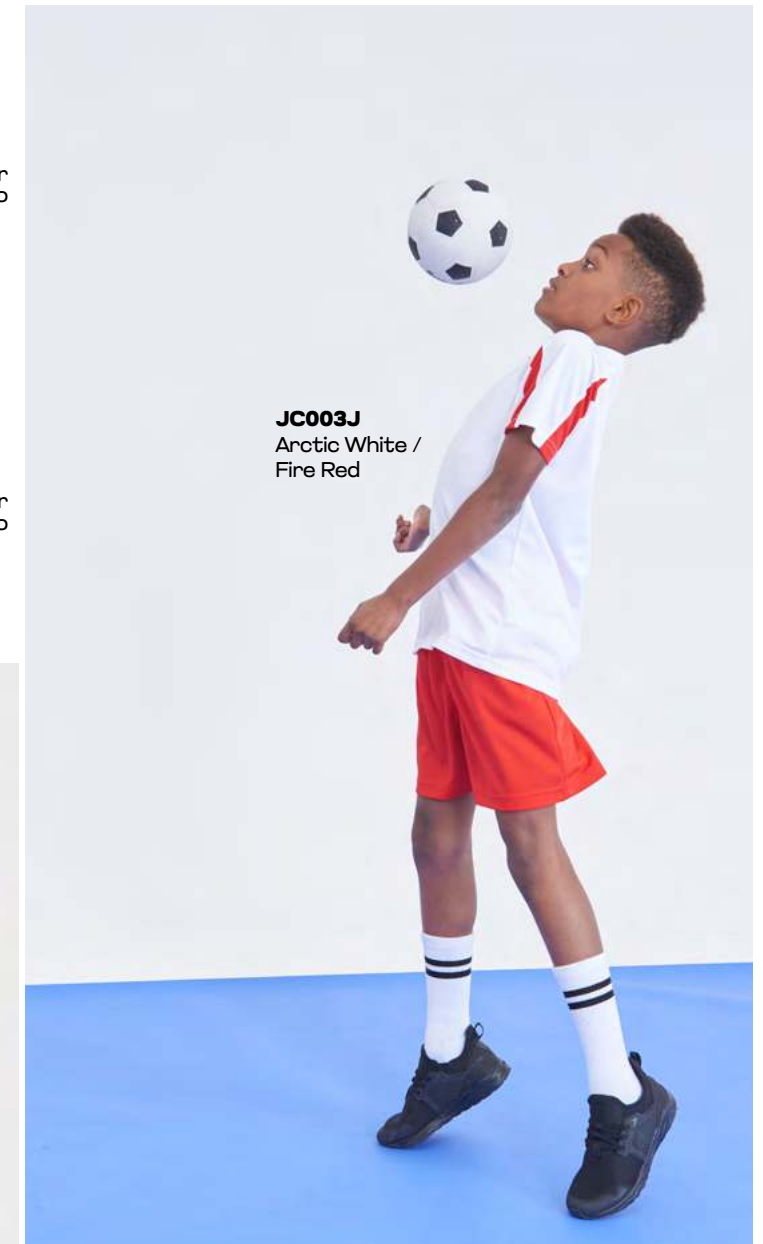

JC201J
Fire Red

JC003J
Arctic White /
Fire Red