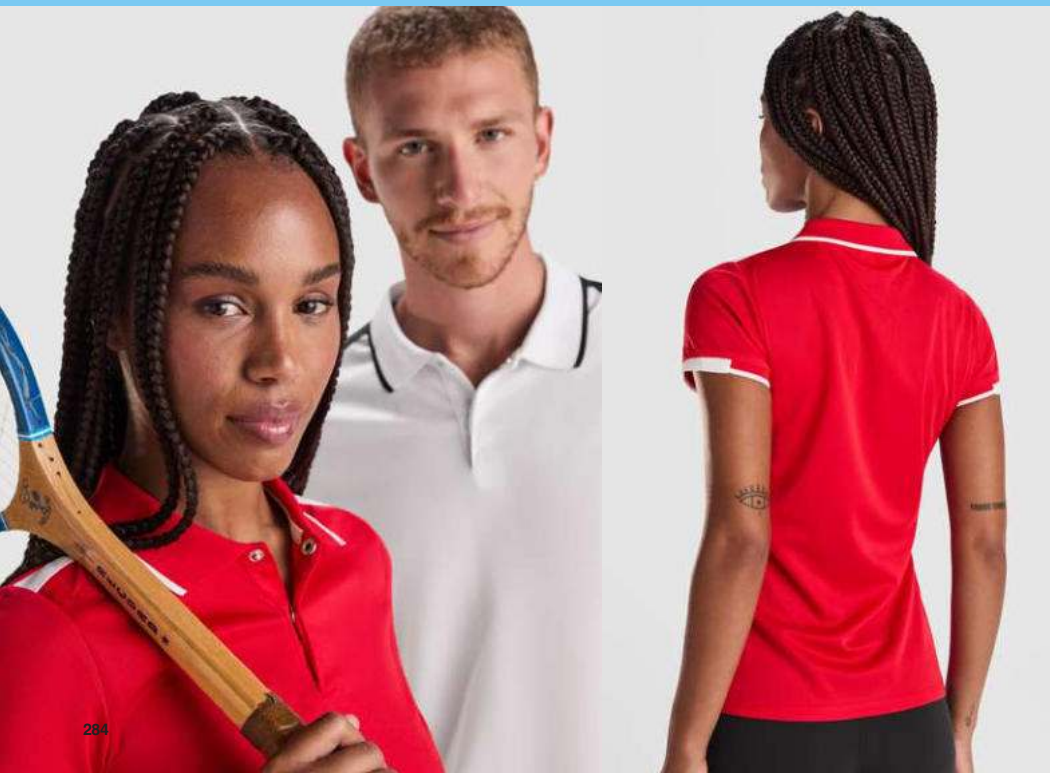

0402 Tamil

Technická dvoubarevná prodyšná polokošile s krátkým rukávem. Antibakteriální. Boční rozparky. Kontrastní panely ramen a průramků. Límec a manžety s žebrováním 1x1 ve stejném odstínu s kontrastními detaily. Zapínání na knoflíky, jeden viditelný v kontrastní barvě a jeden skrytý uvnitř zapínání. Páska kolem krku ze stejné tkaniny v kontrastní barvě. Certifikát GRS.

50% recyklovaný polyester 50% antibakteriální polyester.
Barva: 140 g/m².
Bílá: 150 g/m².

Adult: S - M - L - XL - 2XL - 3XL
Kids: 4 - 8 - 12 - 16

Printcode: F1(6), N(8), O1, R, F(6), N(8), O1, P, R

Pack: 1 - Carton: 50

0409 Tamil woman

Technická prodyšná polokošile s krátkým rukávem s vypasovaným střihem. Antibakteriální. Boční rozparky. Kontrastní panely ramen a průramků. Límec a manžety s žebrováním 1x1 ve stejném odstínu s kontrastními detaily. Zapínání na knoflíky, jeden viditelný v kontrastní barvě a jeden skrytý uvnitř zapínání. Páska kolem krku ze stejné tkaniny v kontrastní barvě. Certifikát GRS.

50% recyklovaný polyester 50% antibakteriální polyester.
Barva: 140 g/m².
Bílá: 150 g/m².

Adult: S - M - L - XL - 2XL

Printcode: F1(6), N(8), O1, R, F(6), N(8), O1, P, R

Pack: 1 - Carton: 50

Control Dry® Roly Control Dry® Roly Control Dry® Roly Control Dry® Roly Control Dry® Roly Control Dry® Roly Control Dry®