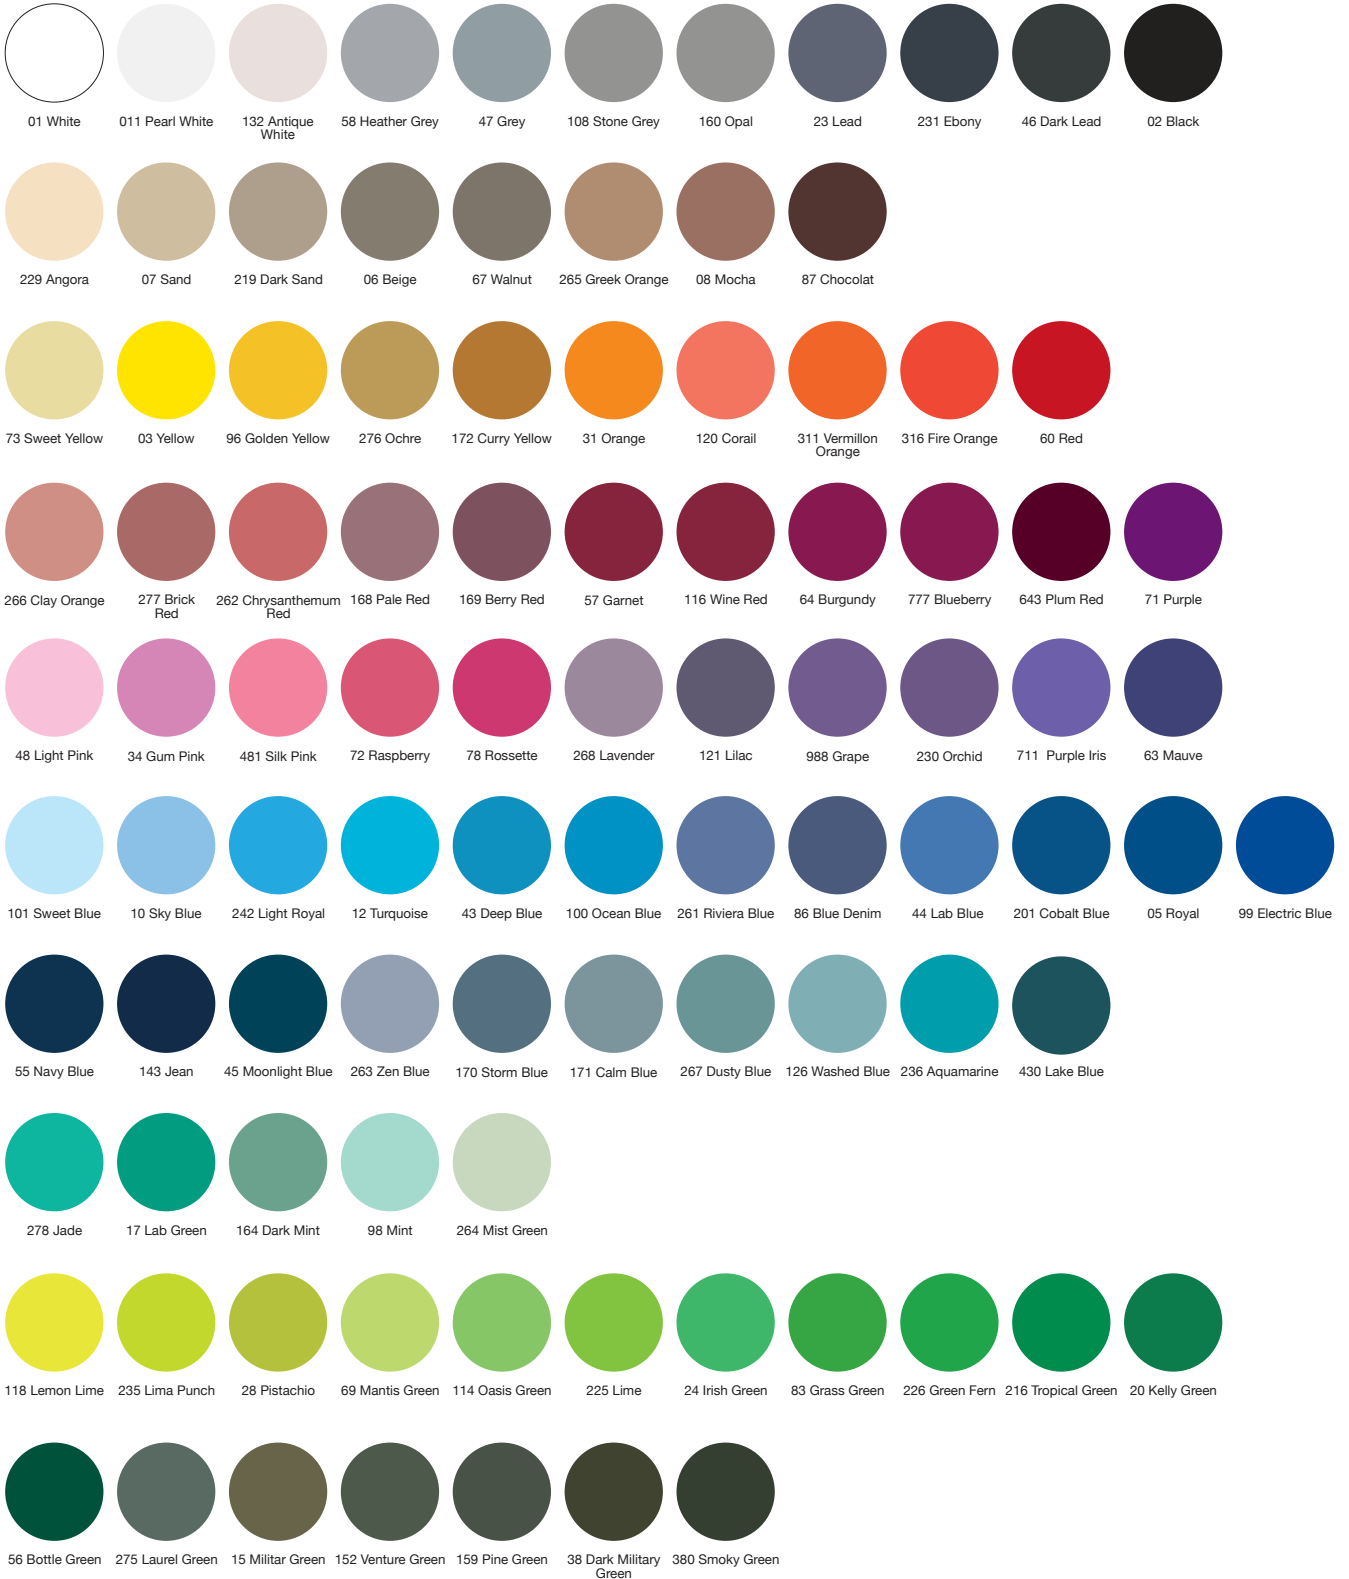

Colour Chart.