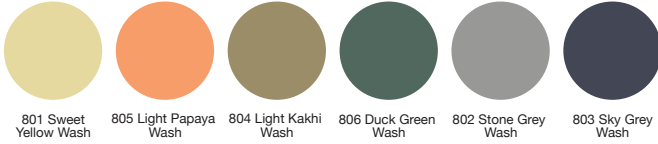

Wash

801 Sweet Yellow Wash   805 Light Papaya Wash   804 Light Kakhi Wash   806 Duck Green Wash   802 Stone Grey Wash   803 Sky Grey Wash