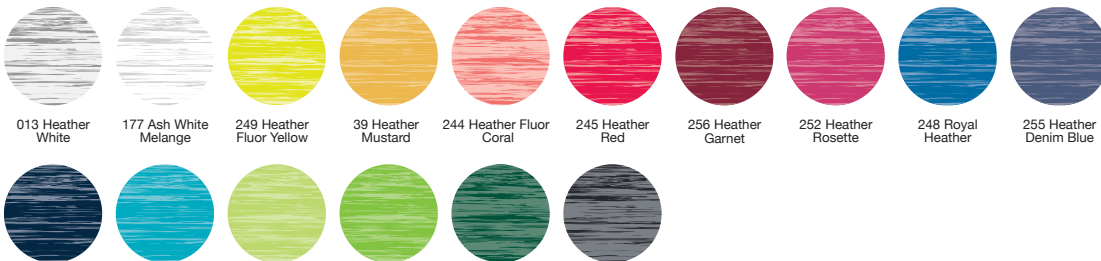

Heather

013 Heather White 177 Ash White Melange 249 Heather Fluor Yellow 39 Heather Mustard 244 Heather Fluor Coral 245 Heather Red 256 Heather Garnet 252 Heather Rosette 248 Royal Heather 255 Heather Denim Blue
247 Heather Navy Blue 246 Heather Turquoise 693 Heather Mantis Green 250 Heather Lime 257 Heather Bottle Green 243 Heather Black