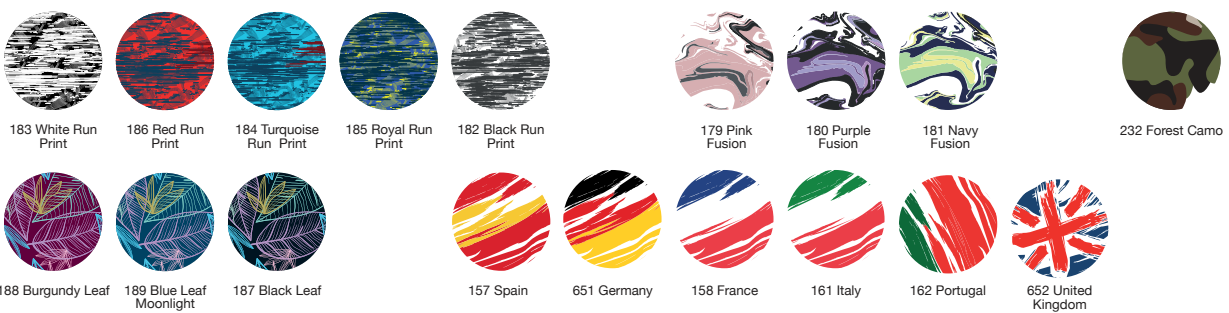

Prints

183 White Run Print   186 Red Run Print   184 Turquoise Run Print   185 Royal Run Print   182 Black Run Print   179 Pink Fusion   180 Purple Fusion   181 Navy Fusion   232 Forest Camo
188 Burgundy Leaf   189 Blue Leaf Moonlight   187 Black Leaf   157 Spain   651 Germany   158 France   161 Italy   162 Portugal   652 United Kingdom

The colours shown in this catalogue are an approximate and as accurate as possible representation of the actual product colours, within the limitations of colour printing on textile materials. In addition, due to continuous product improvement and stock updates, some colours or features may change without being reflected in this document. Claims based on the colours displayed in this catalogue will not be accepted. ROLY reserves the right to change the colours of the products shown in this catalogue without prior notice.