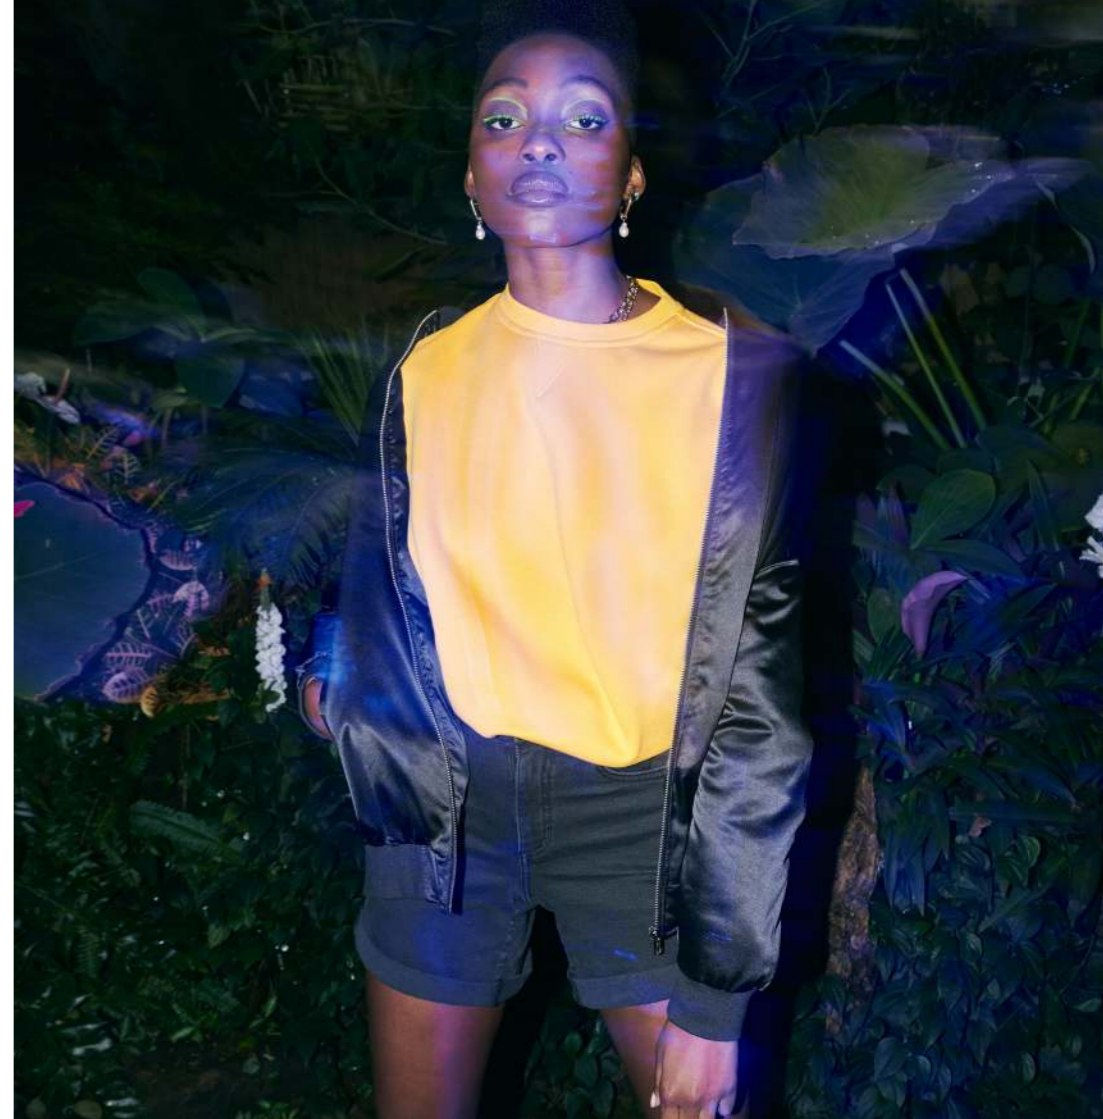

khaki

duskrose

navy

dark olive

black

TB4789

LADIES RECYCLED BAT- WING BOMBER JACKET

black