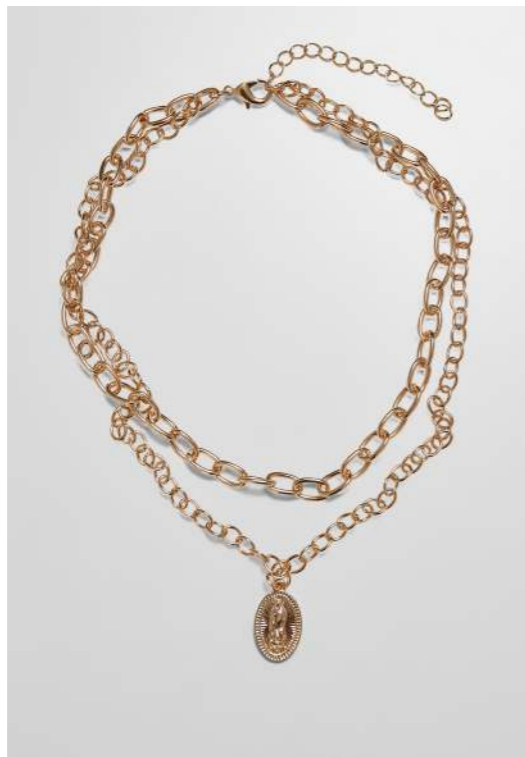

gold

12,90 €

SUGG. RETAIL PRICE

2022530

SHELL FABRIC 1:
70% IRON 30% ZINC ALLOY, GSM

one size

TB5146

**FASTENER
NECKLACE**