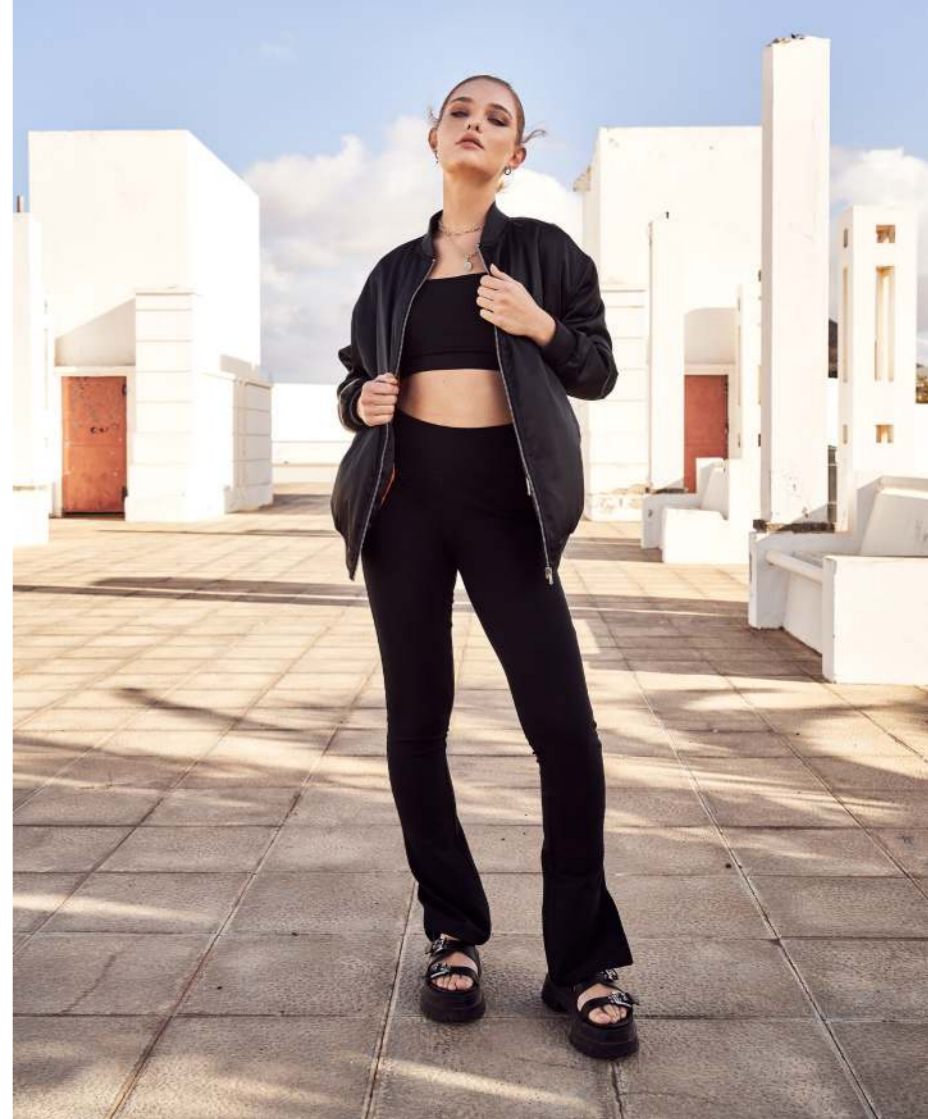

black

dark olive

port

dark grey

white

sporty blue

paleleaf

TB5020