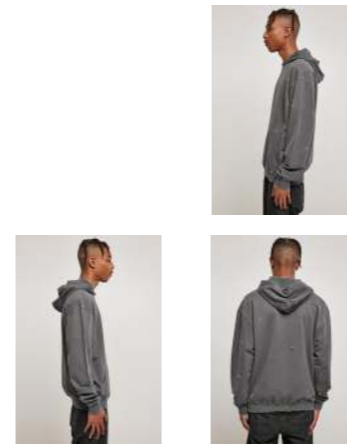

DISTRESSED HOODY

darkshadow