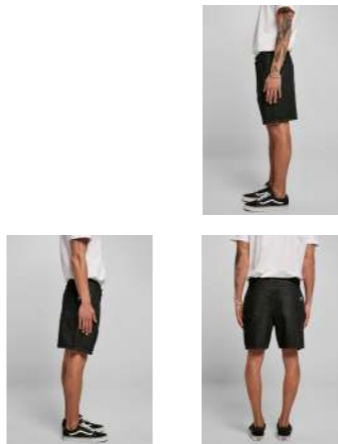

ORGANIC DENIM BERMUDA SHORTS