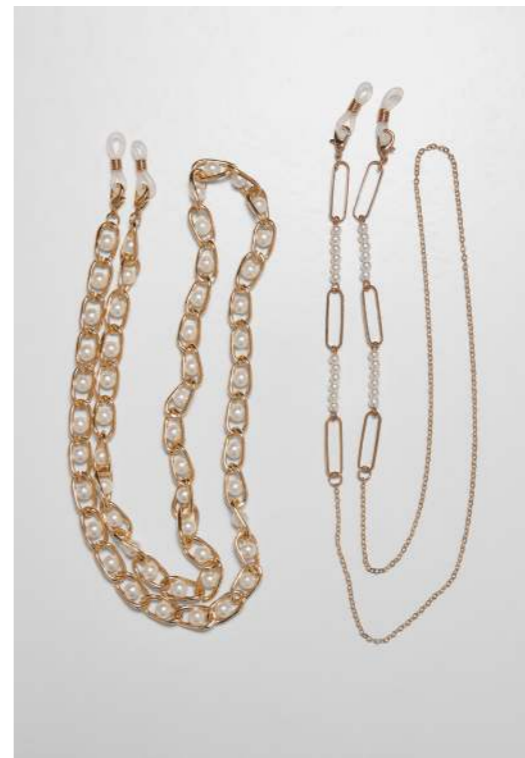

MULTI-FUNCTIONAL CHAIN WITH PEARLS 2-PACK

gold