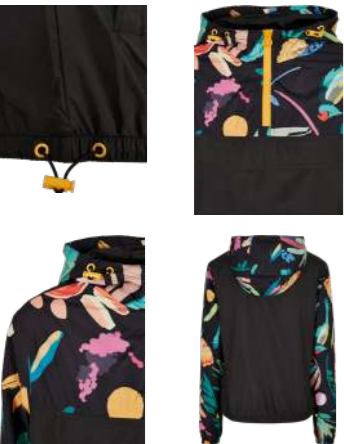

paleleaf

light pink

* Price for regular size run. The prices for plus sizes are slightly higher.

TB4776

LADIES MIXED PULL OVER JACKET

blackfruity

49,90 €*

SUGG. RETAIL PRICE