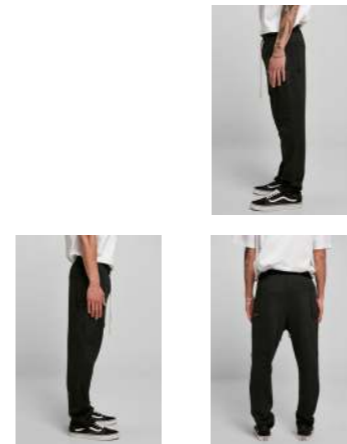

TB4941

SCRIPT LOGO SWEATPANTS

49,90 €*

SUGG. RETAIL PRICE

20222090

SHELL FABRIC 1:
100% COTTON, TERRY, 300 GSM

S-5XL

TB4942

LOW CROTCH CARGO SWEAT-PANTS

59,90 €*

SUGG. RETAIL PRICE

20222490

SHELL FABRIC 1:
65% COTTON, 35% POLYESTER,
TERRY, 300 GSM

XS-5XL

* Price for regular size run. The prices for plus sizes are slightly higher.

* Price for regular size run. The prices for plus sizes are slightly higher.