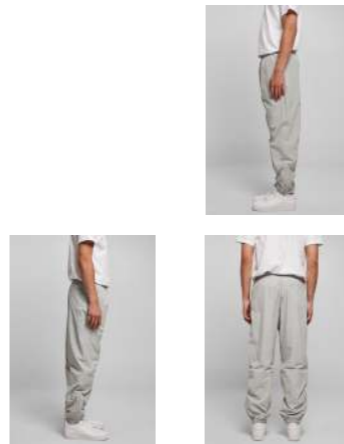

TB1395

FITTED CARGO SWEATPANTS

39,90 €*

SUGG. RETAIL PRICE

20221690

SHELL FABRIC 1:
80% COTTON, 20% POLYESTER,
FRENCH TERRY, 300 GSM

XS-5XL

TB4951

WIDE TRACK PANTS

49,90 €*

SUGG. RETAIL PRICE

20222090

SHELL FABRIC 1:
100% NYLON & POLYAMIDE,
NYLON 70D

LINING 1: 100% POLYESTER, BIG
HOLE MESH, 130 GSM
LINING 2: 100% POLYESTER,
TAFFETA 230T, 70 GSM

XS-5XL

* Price for regular size run. The prices for plus sizes are slightly higher.