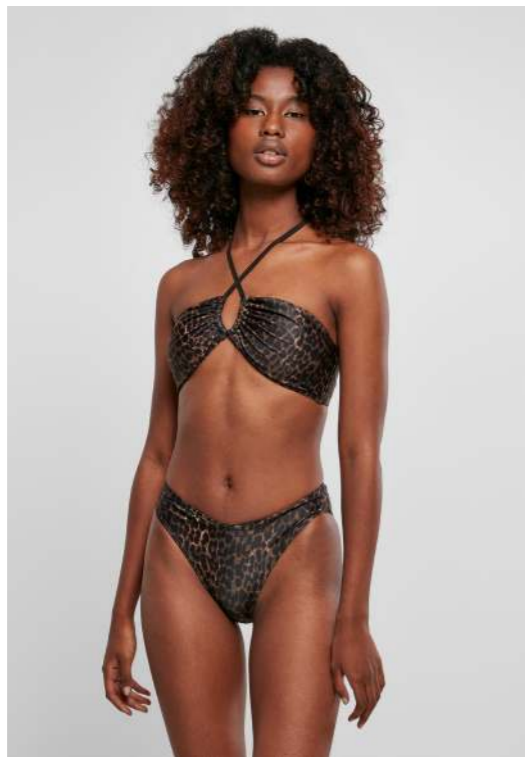

TB5027

LADIES AOP HOT V BIKINI

brownleo

24,90 €*
SUGG. RETAIL PRICE

20221090

SHELL FABRIC 1:
85% POLYESTER, 15% ELASTANE,
STRETCH SWIMWEAR, 190 GSM

LINING 1:
100% POLYESTER, BIKINI LINING,
100 GSM

XS-5XL

TB4365