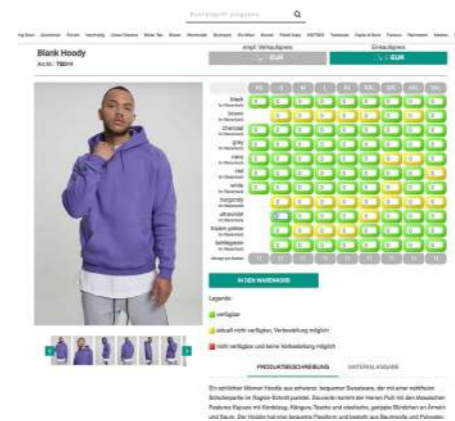

Inform yourself about new items 24/7, check the availability of items and place your order whenever you like.

Use tab key within the chart to jump from size to size.